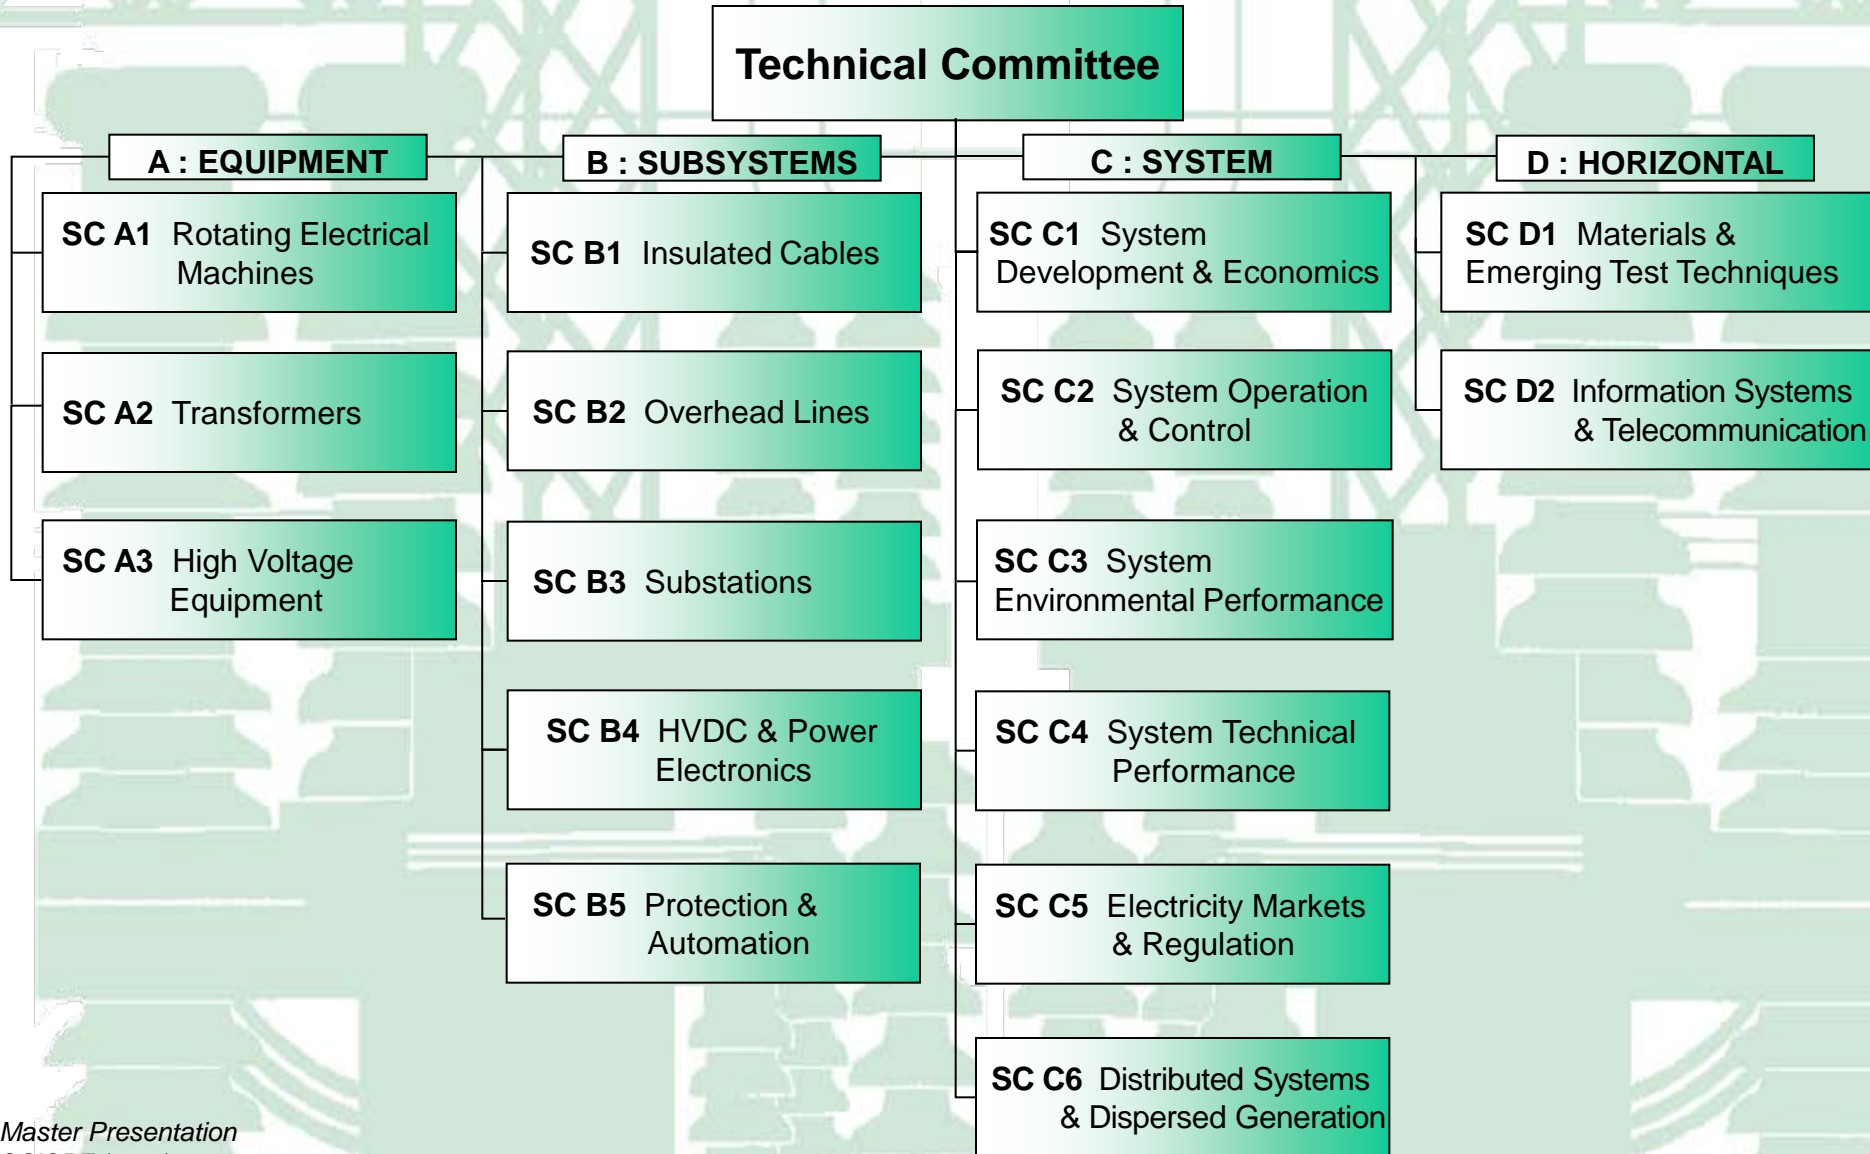

CIGRE Technical Committee

CIGRE Study Committees

Technical
Committee

Coordination

Study
Committees

Working Groups

- TC coordinates the SCs

- SC Members nominated by National Committees

- SCs manage studies in their field of interest

- WGs are operational arms

CIGRE Technical Committee

CIGRE Study Committees