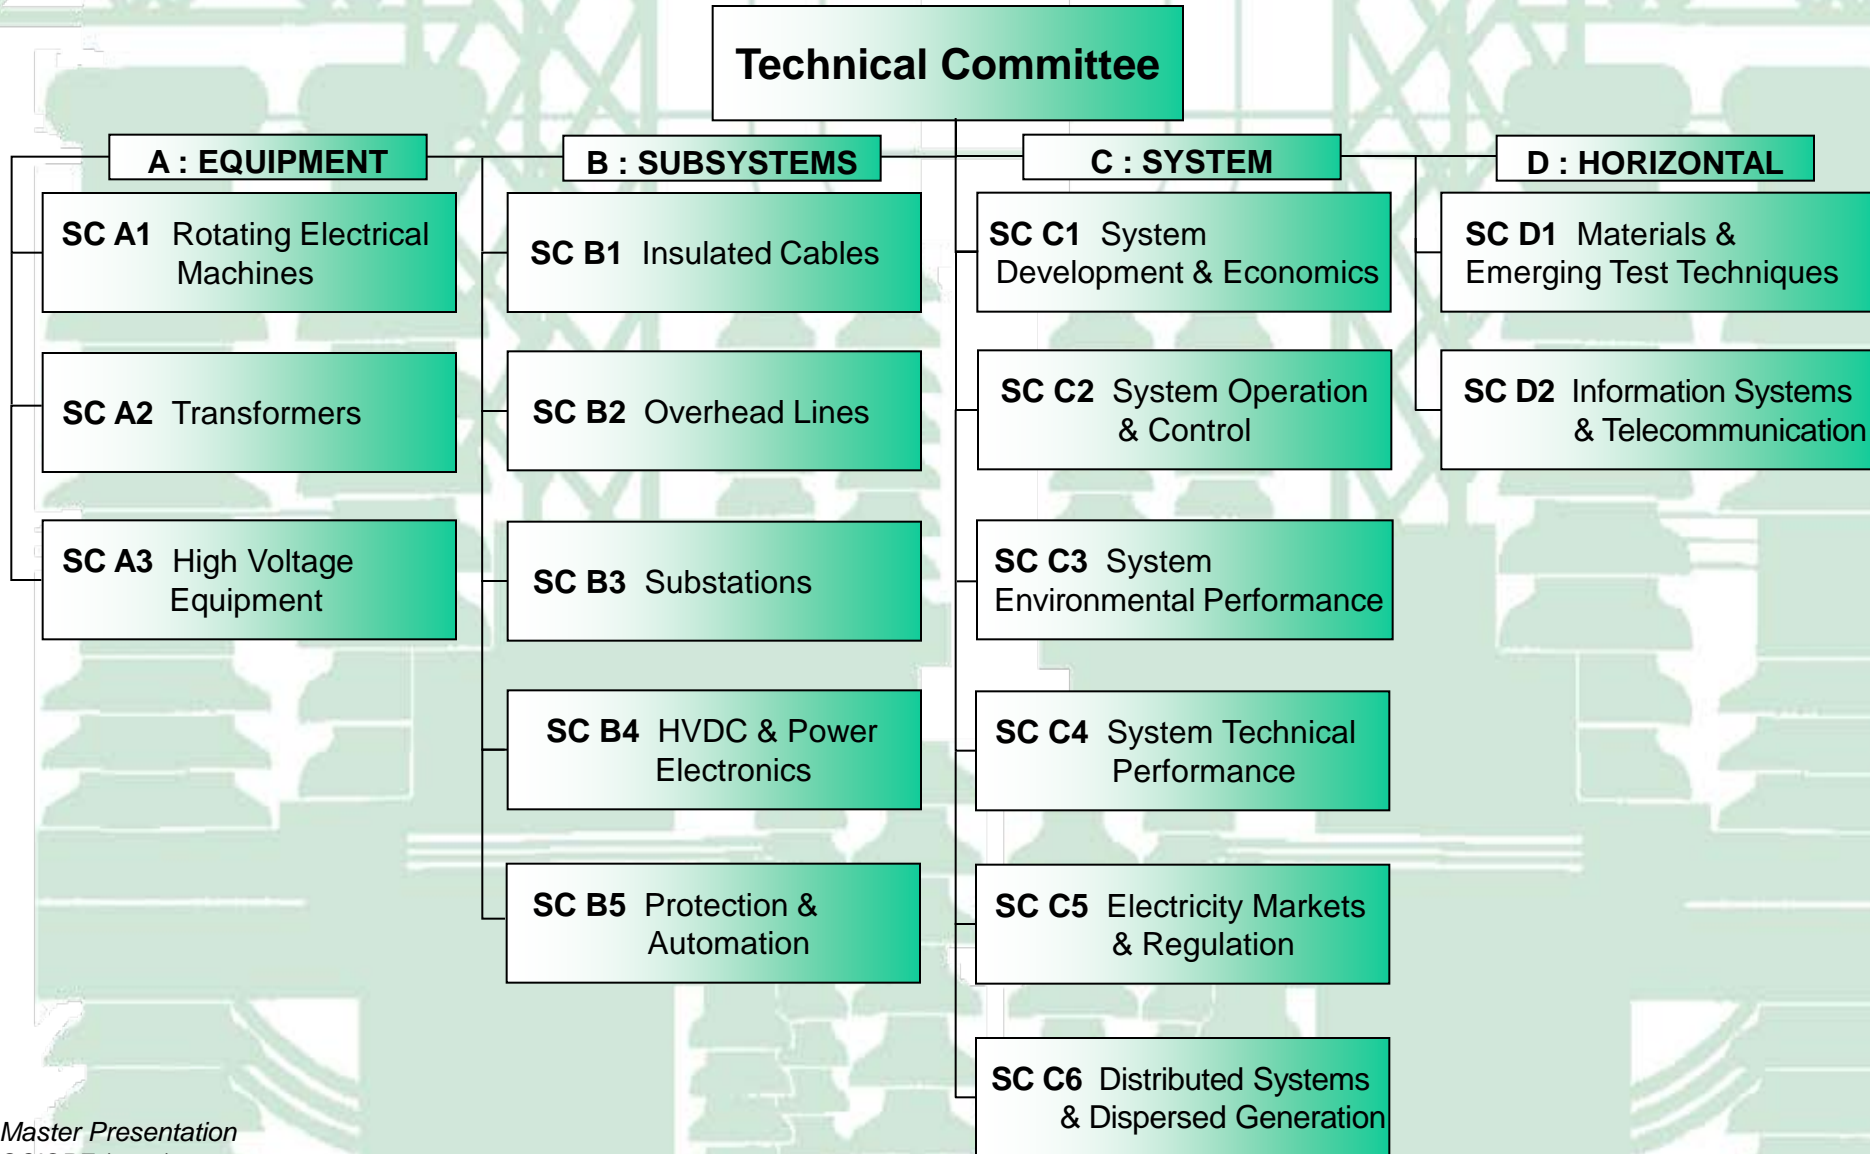

CIGRE Technical Committee